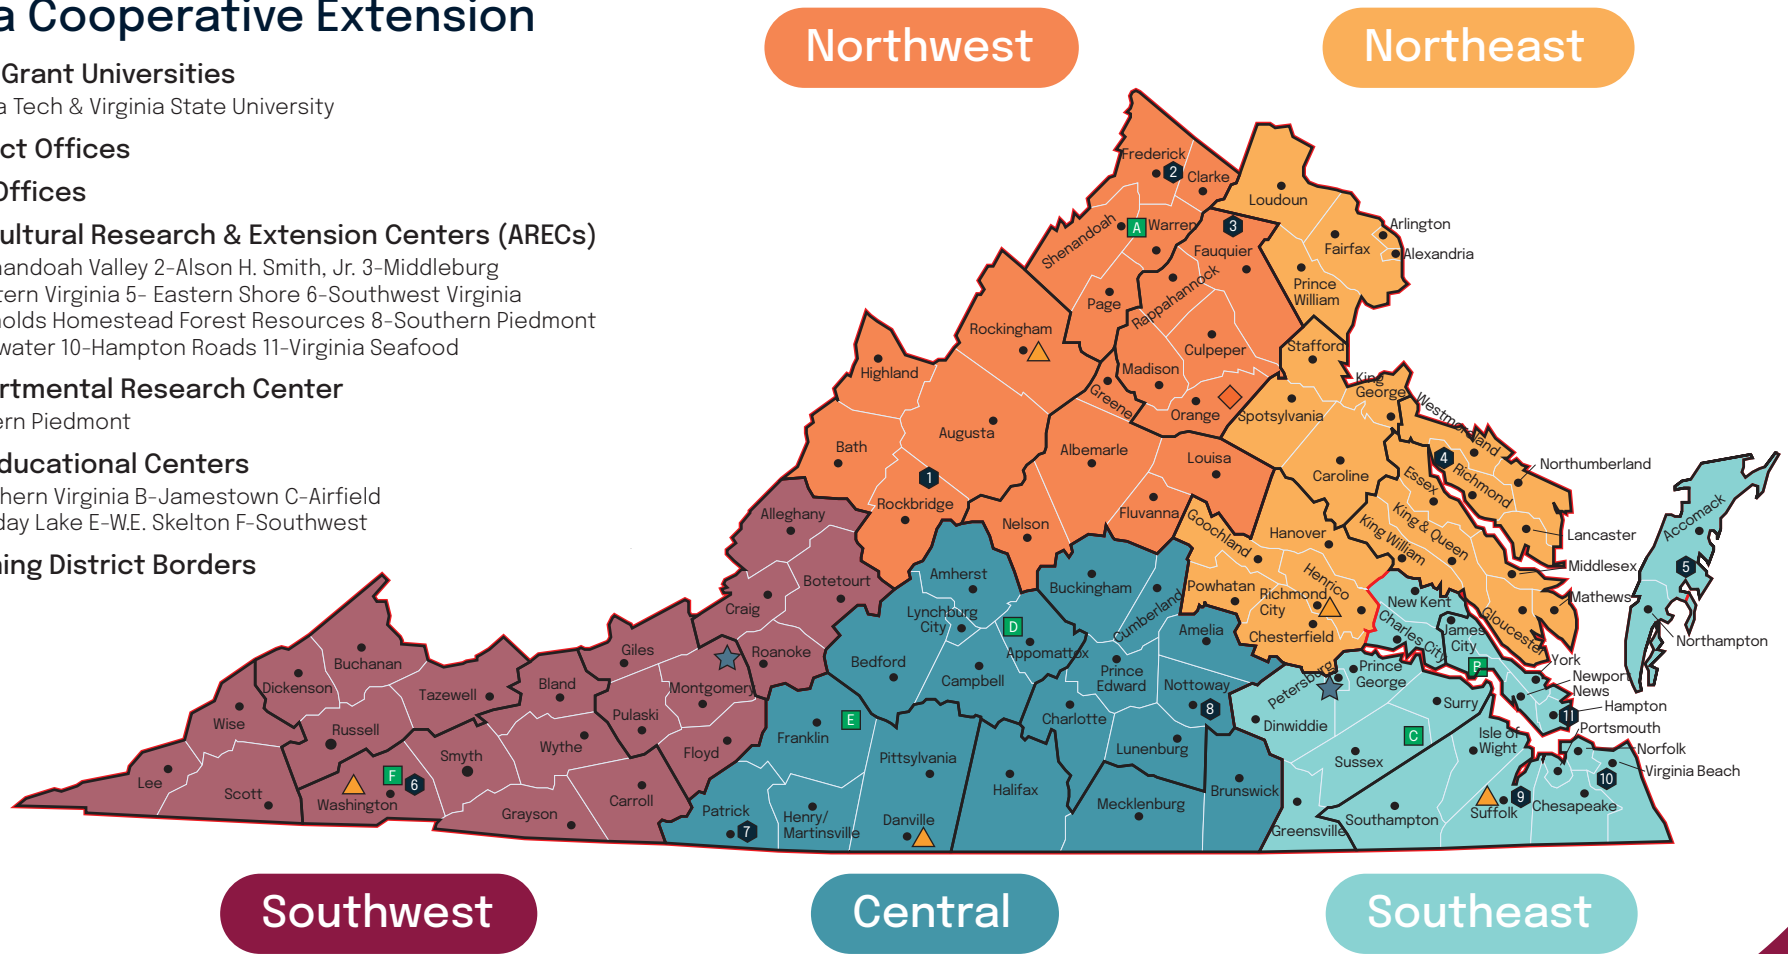

Virginia Cooperative Extension

- ★ Land Grant Universities
Virginia Tech & Virginia State University
- ▲ District Offices
- Unit Offices
- ◆ Agricultural Research & Extension Centers (ARECs)
1-Shenandoah Valley 2-Alson H. Smith, Jr. 3-Middleburg
4- Eastern Virginia 5- Eastern Shore 6-Southwest Virginia
7-Reynolds Homestead Forest Resources 8-Southern Piedmont
9-Tidewater 10-Hampton Roads 11-Virginia Seafood
- ◆ Departmental Research Center
Northern Piedmont
- 4-H Educational Centers
A-Northern Virginia B-Jamestown C-Airfield
D-Holiday Lake E-W.E. Skelton F-Southwest
- Planning District Borders